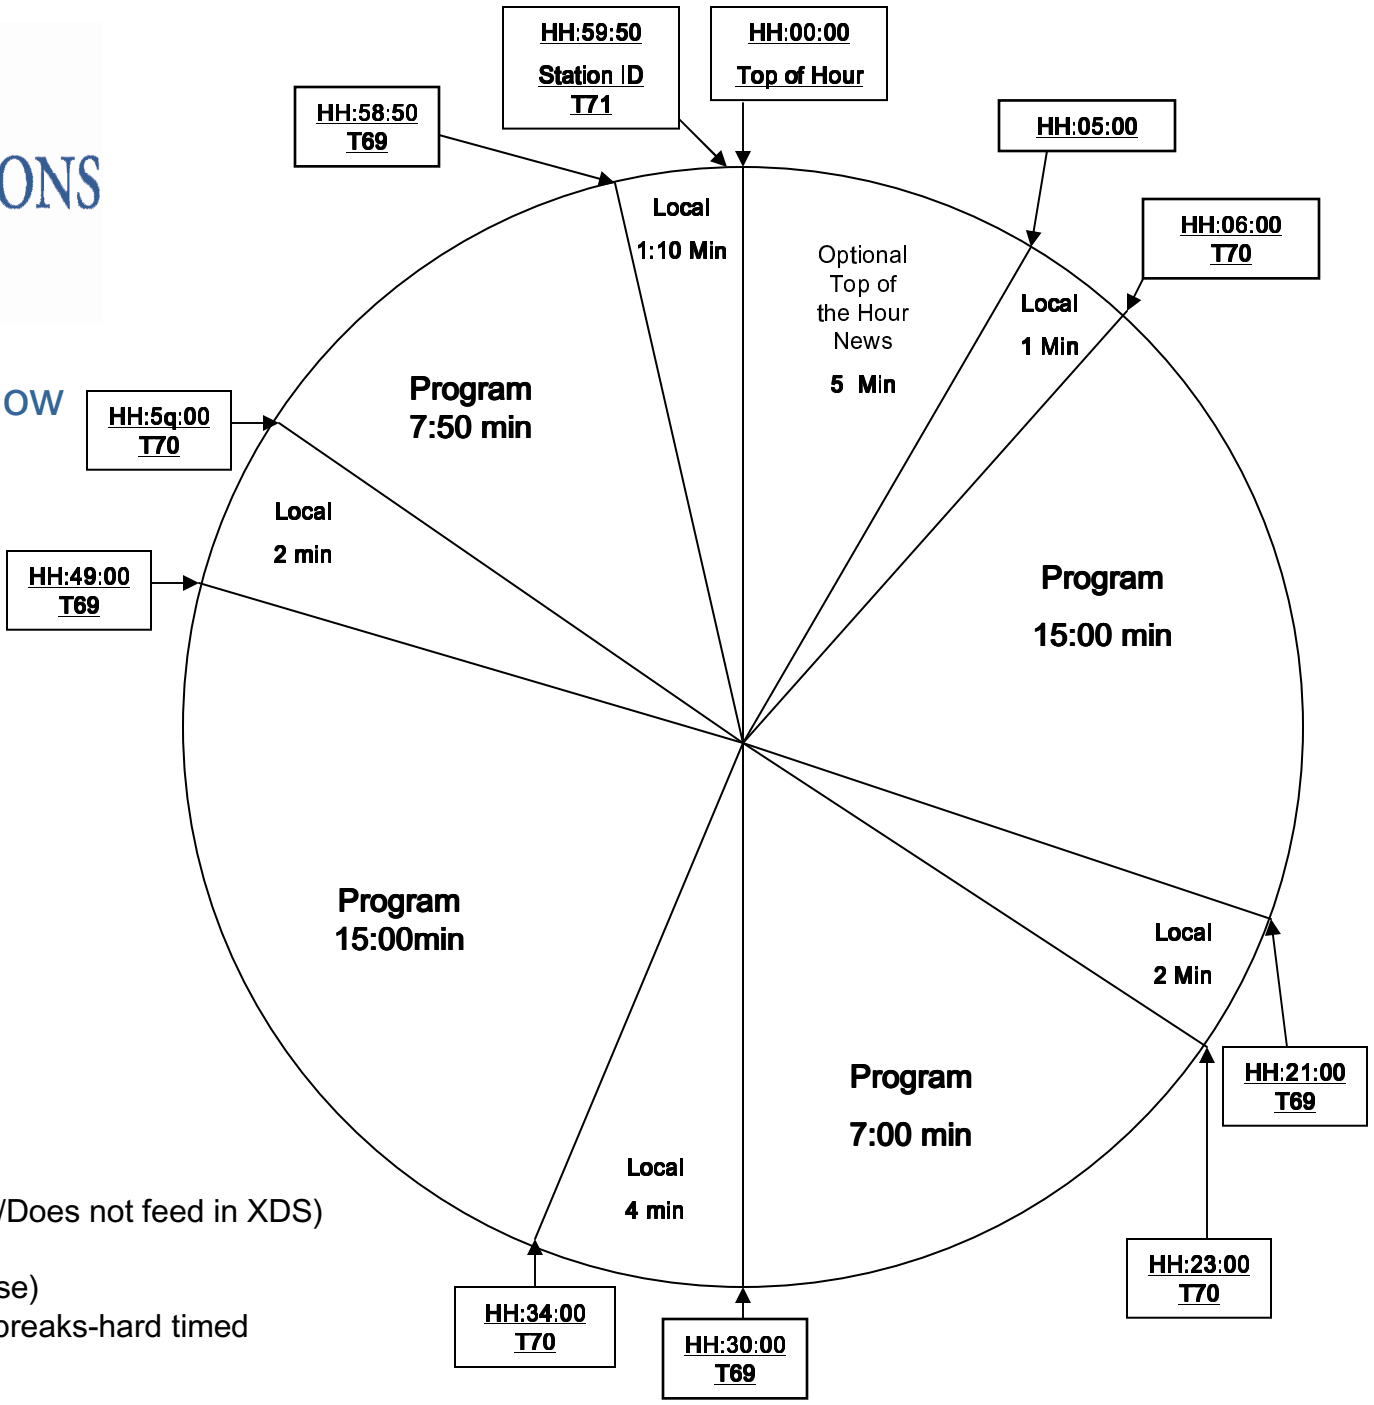

The Tom Chenault Show
Host: Tom Chenault

**Cumulus XDS Satellite
Genesis Live 6 (GCN 6)**

Netcues:

<u>Local Break</u>	T70
<u>Liner Rejoin</u>	T71
<u>Legal ID</u>	LID

- 44:50 min Program Talk Time
- 5 min Top of Hour News (Optional/Does not feed in XDS)
- 10:10 min Local Ad Time
- 10 sec Liners (Optional Local ID use)
- Network breaks-floating Local breaks-hard timed