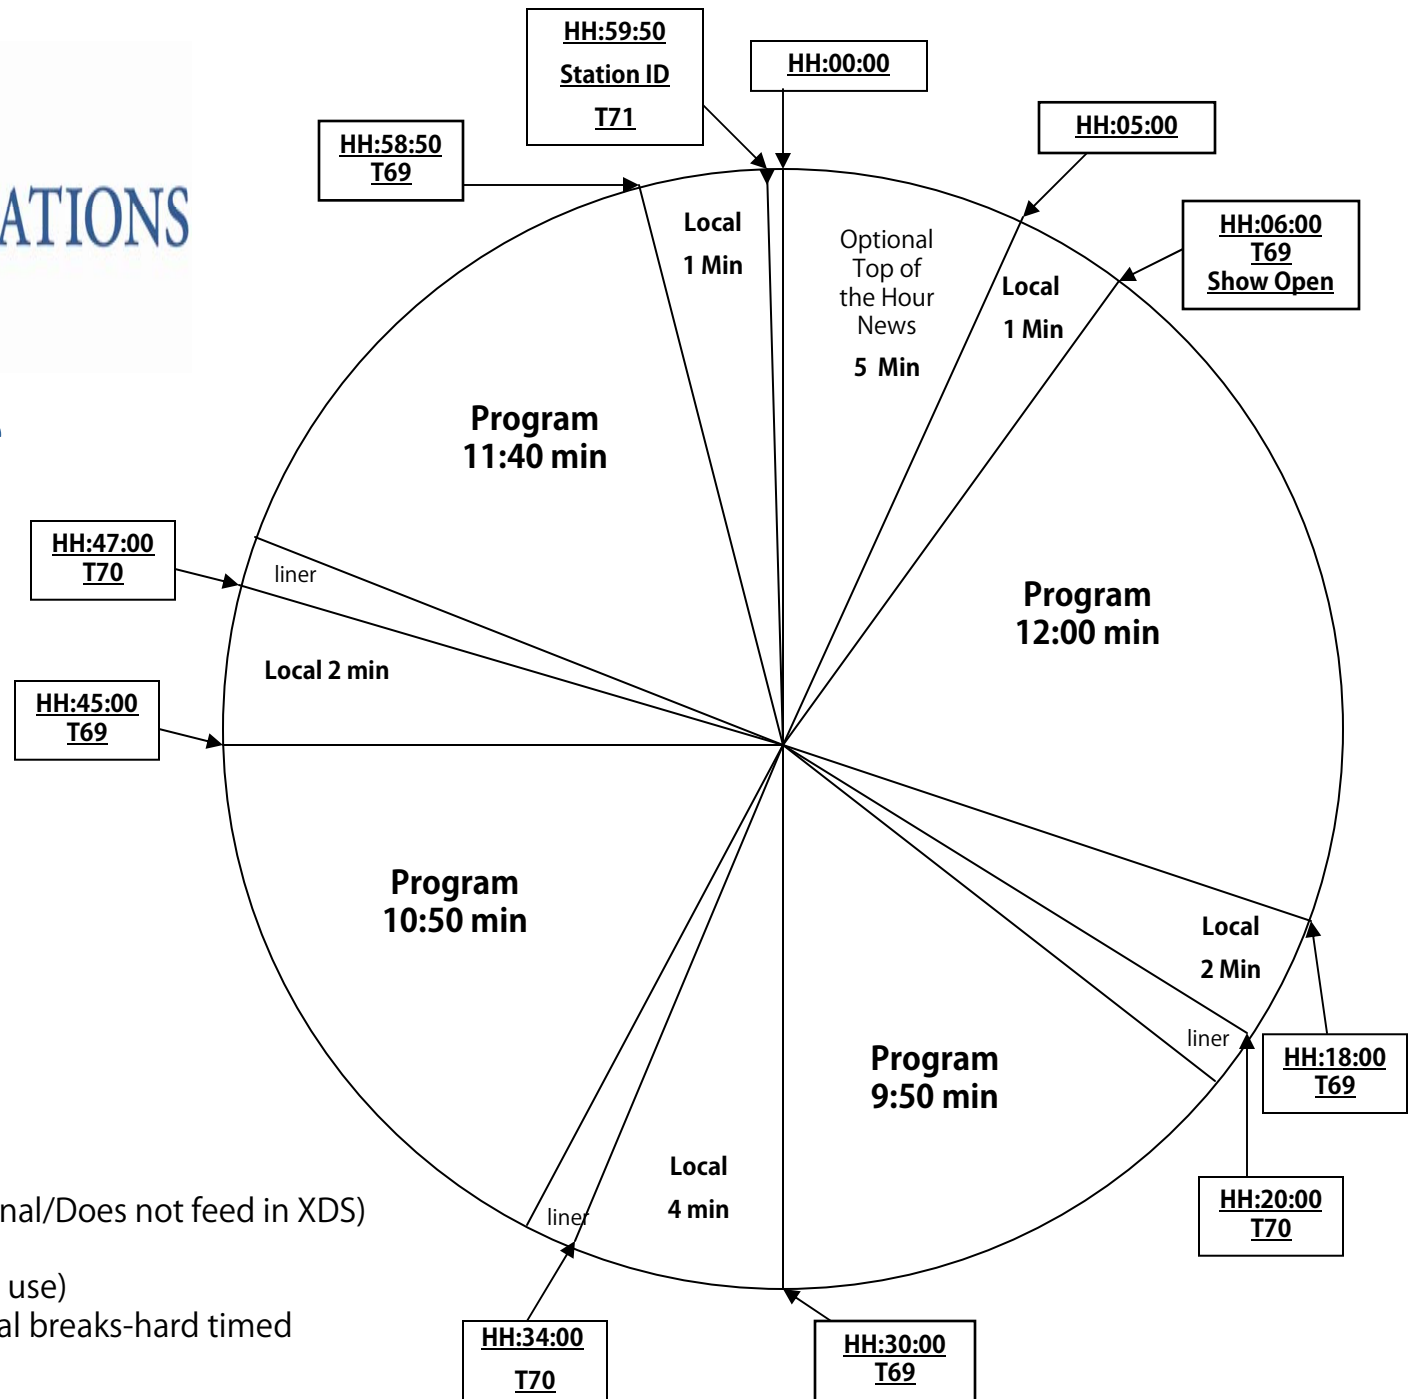

The Bright Side
Host: Ben Fuchs

Cumulus XDS Satellite
Genesis Live 2 (GCN 2)

Net Ques:
Local Break T69
Liner Rejoin T70
Legal ID T71

44:20 min Program Talk Time
5 min Top of Hour News (Optional/Does not feed in XDS)
10 min Local Ad Time
10 sec Liners (Optional Local ID use)
Network breaks-floating Local breaks-hard timed