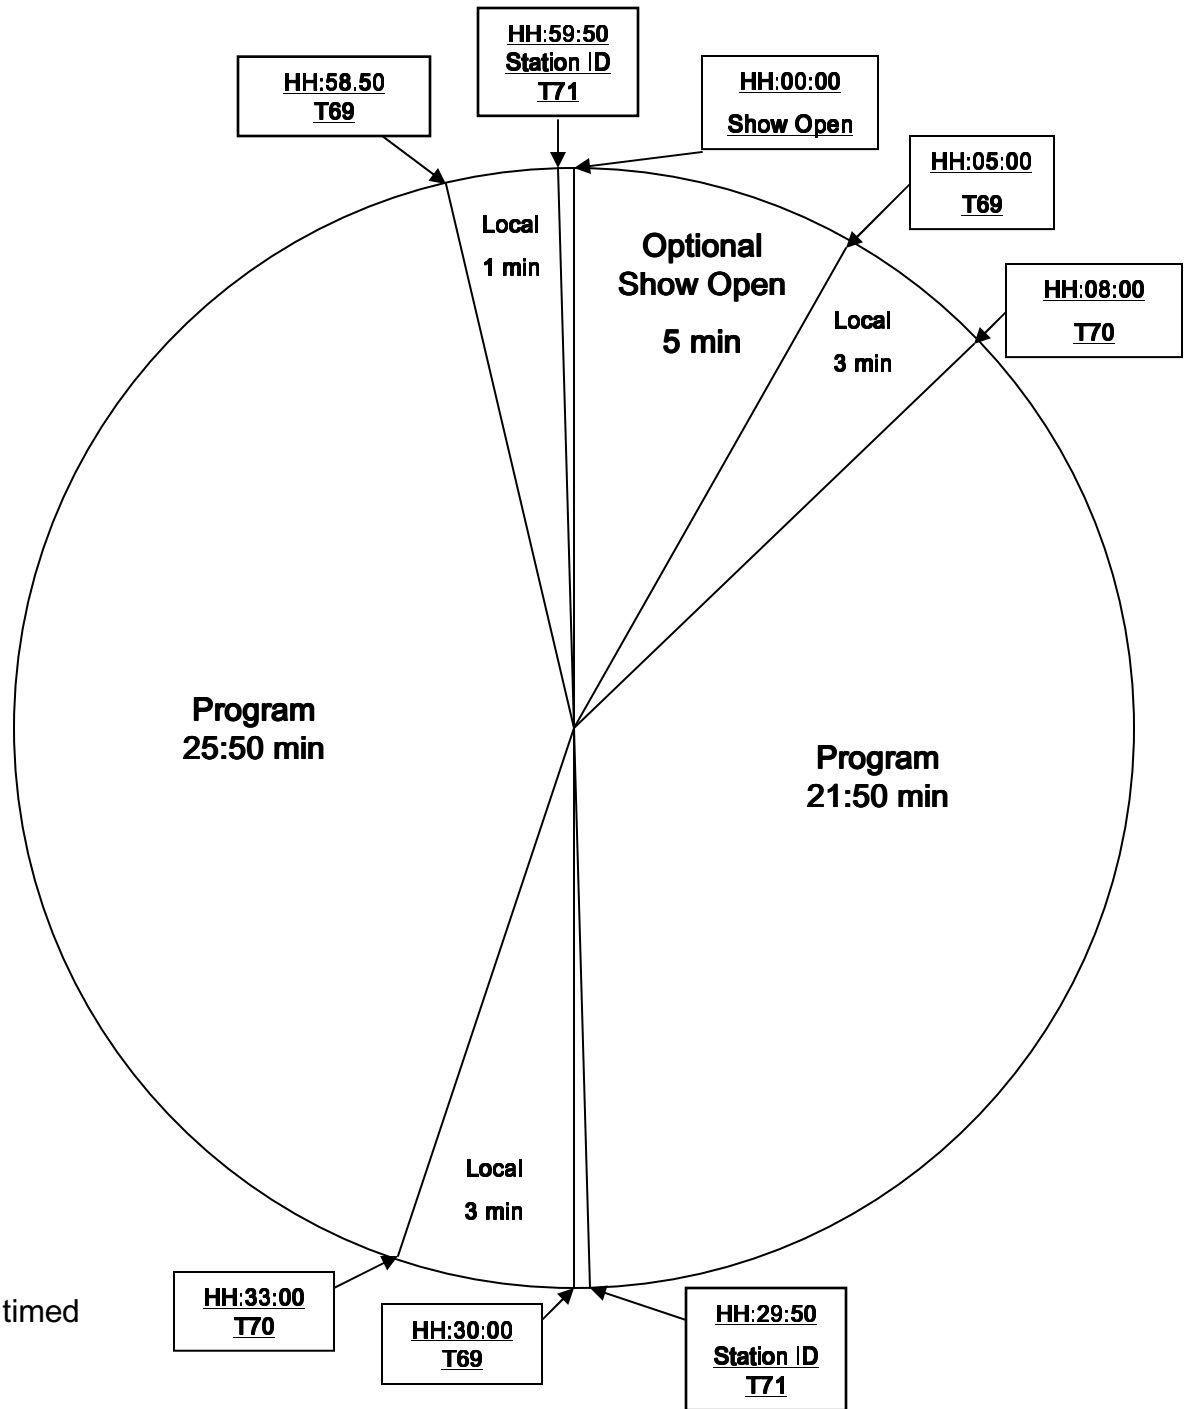

**The Alex Jones Show**  
Host: Alex Jones

Cumulus XDS Satellite  
Monday-Friday  
Genesis Live 2 (GCN 2)

Netcues:

Local Break	T69
Liner Rejoin	T70
Legal ID	T71

5 min Optional Show Open  
47:40 min Program Talk Time  
7 min Local Ad Time  
10 sec Liners (Optional Local ID use)  
Network breaks-floating    Local breaks-hard timed

# GENESIS COMMUNICATIONS NETWORK

**Alex Jones Show**  
Host: Alex Jones

Sunday Show  
Cumulus XDS Satellite  
Genesis Live 2 (GCN 2)

Netcues:  
Local Break T69  
Liner Rejoin T70  
Legal ID T71

45:20 min Program Talk Time  
5 min Top of Hour News (Optional/Does not feed in XDS)  
9 min Local Ad Time  
10 sec Liners (Optional Local ID use)  
Network breaks-floating Local breaks-hard timed