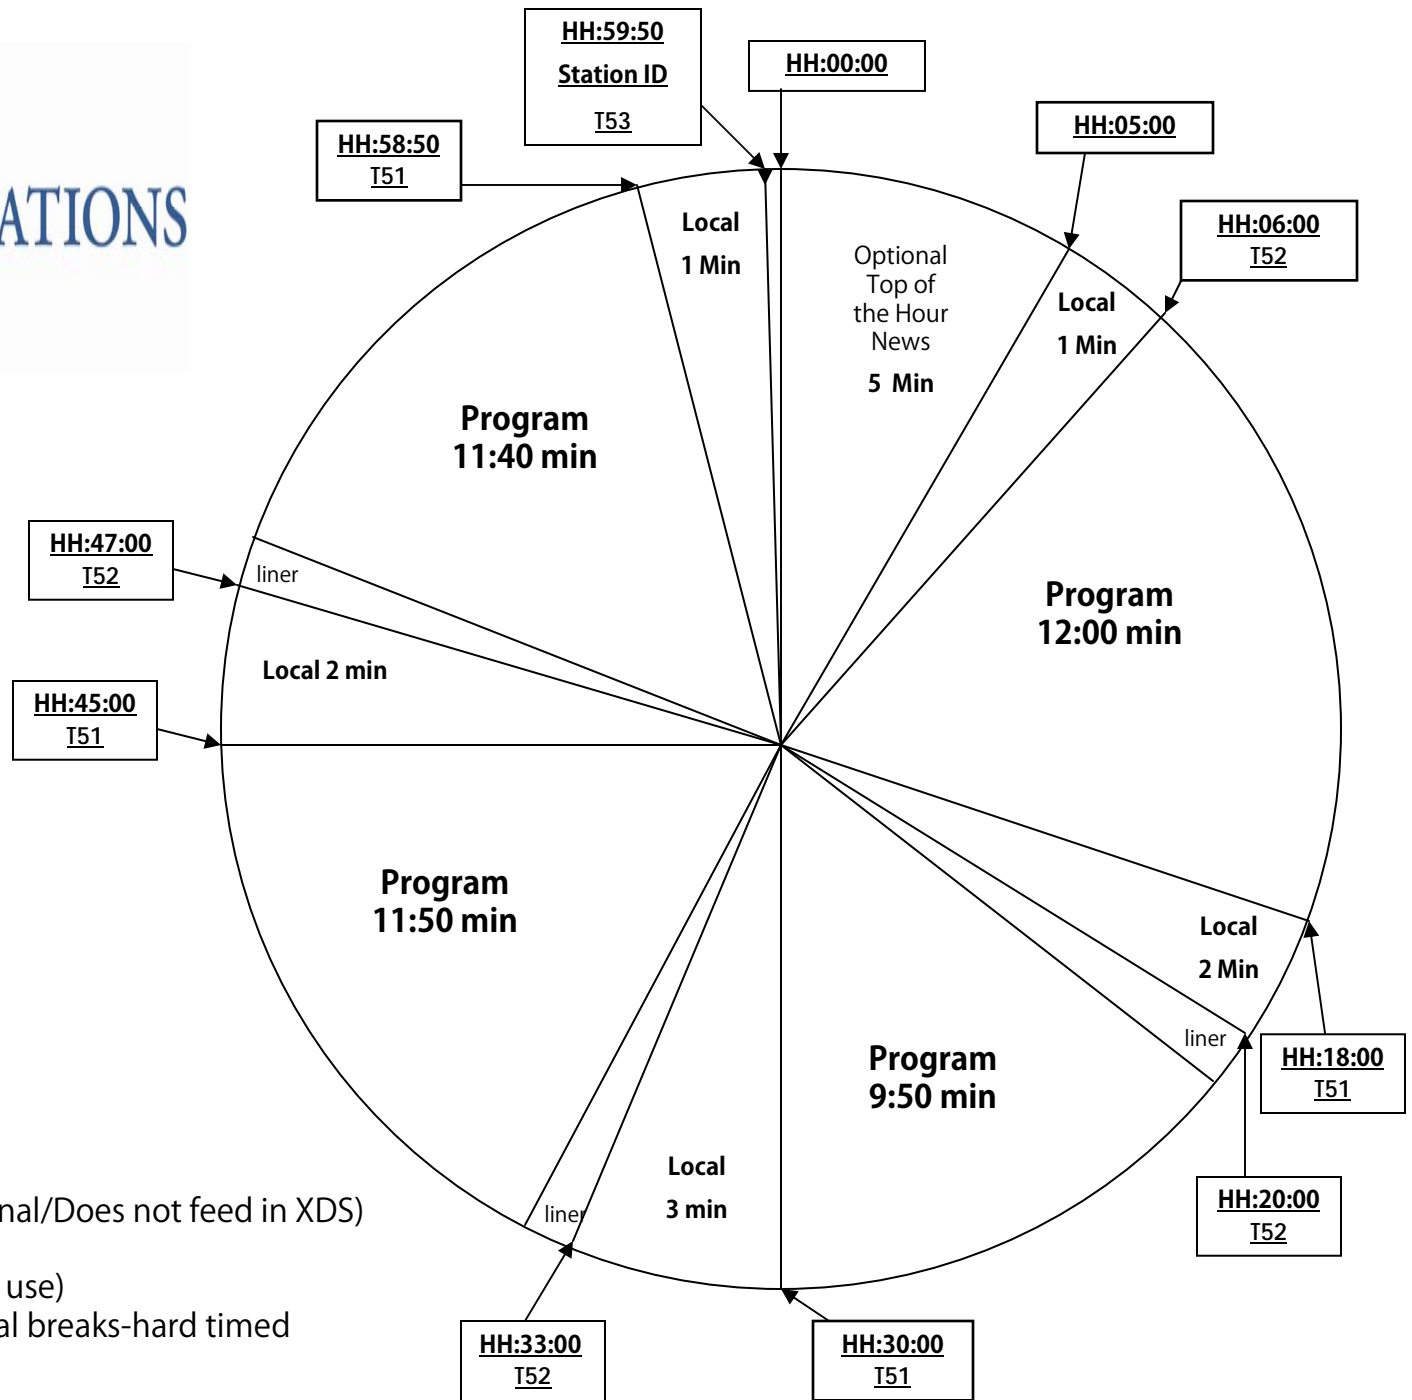

**Culture Shocks**  
Host: Barry Lynn

Cumulus XDS Satellite  
Genesis Live 4 (GCN 4)

Net Ques:  
Local Break T51  
Liner Rejoin T52  
Legal ID T53

45:30 min Program Talk Time  
5 min Top of Hour News (Optional/Does not feed in XDS)  
9 min Local Ad Time  
10 sec Liners (Optional Local ID use)  
Network breaks-floating Local breaks-hard timed